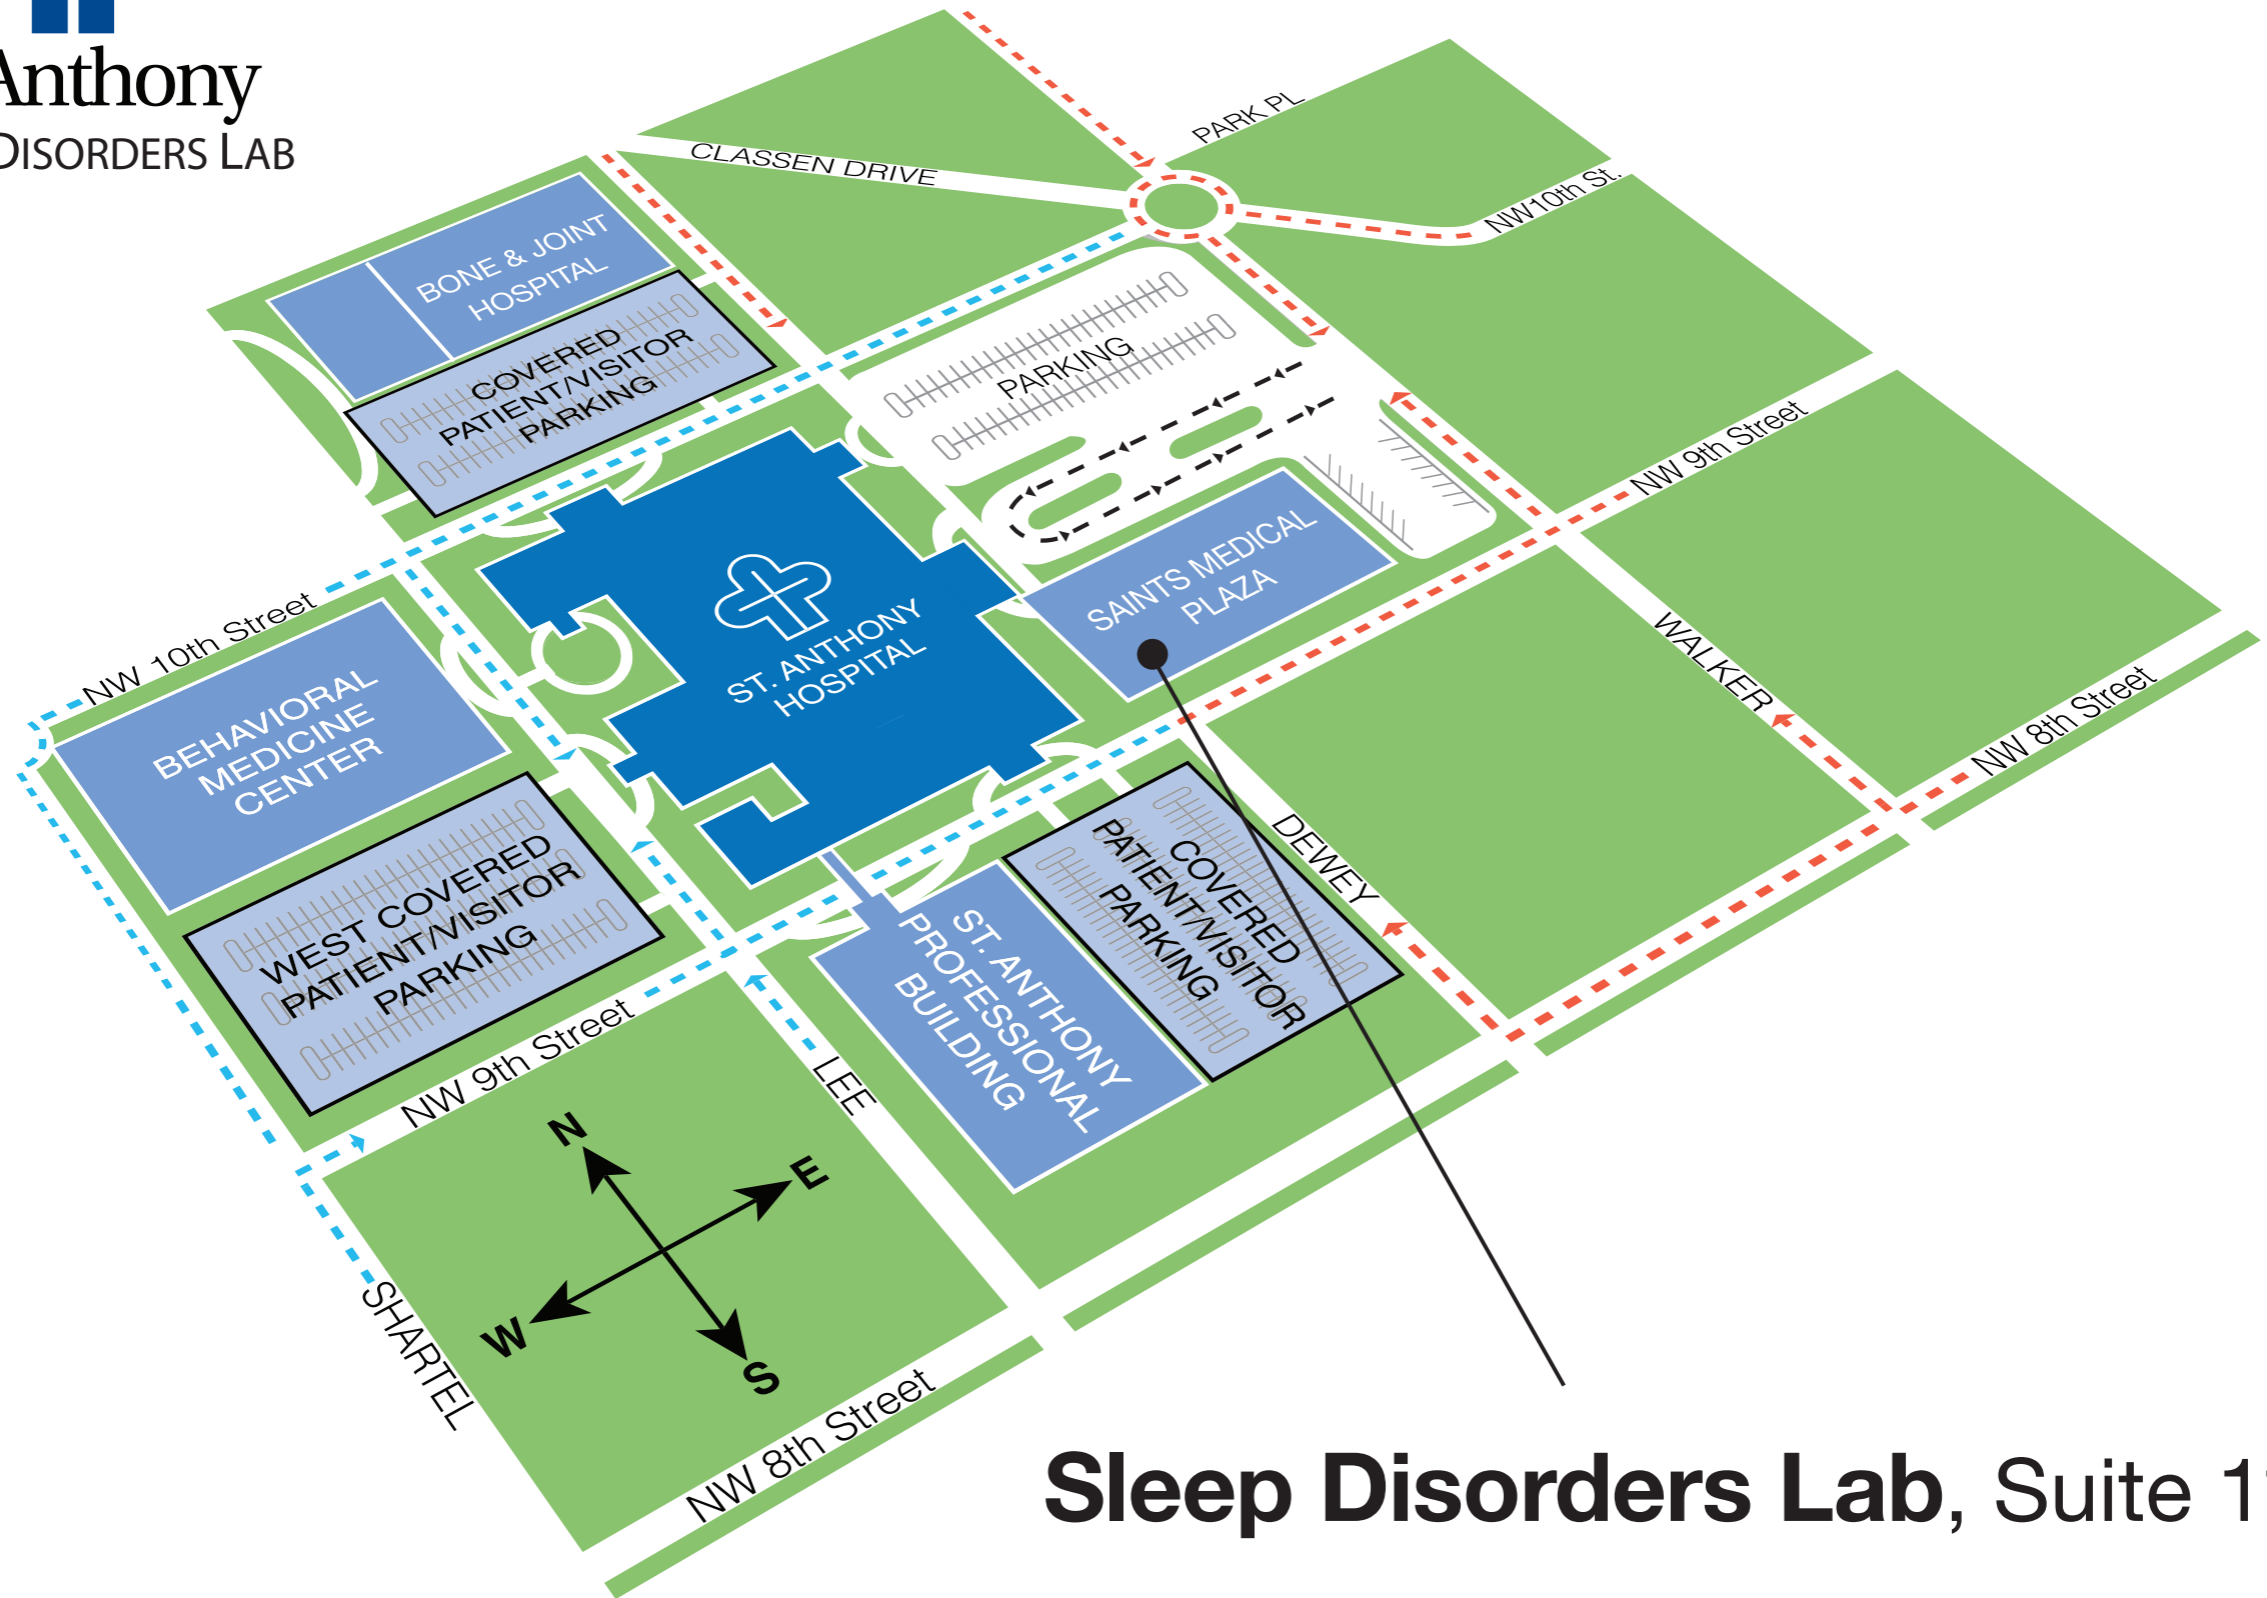

St. Anthony
SLEEP DISORDERS LAB

Sleep Disorders Lab, Suite 115